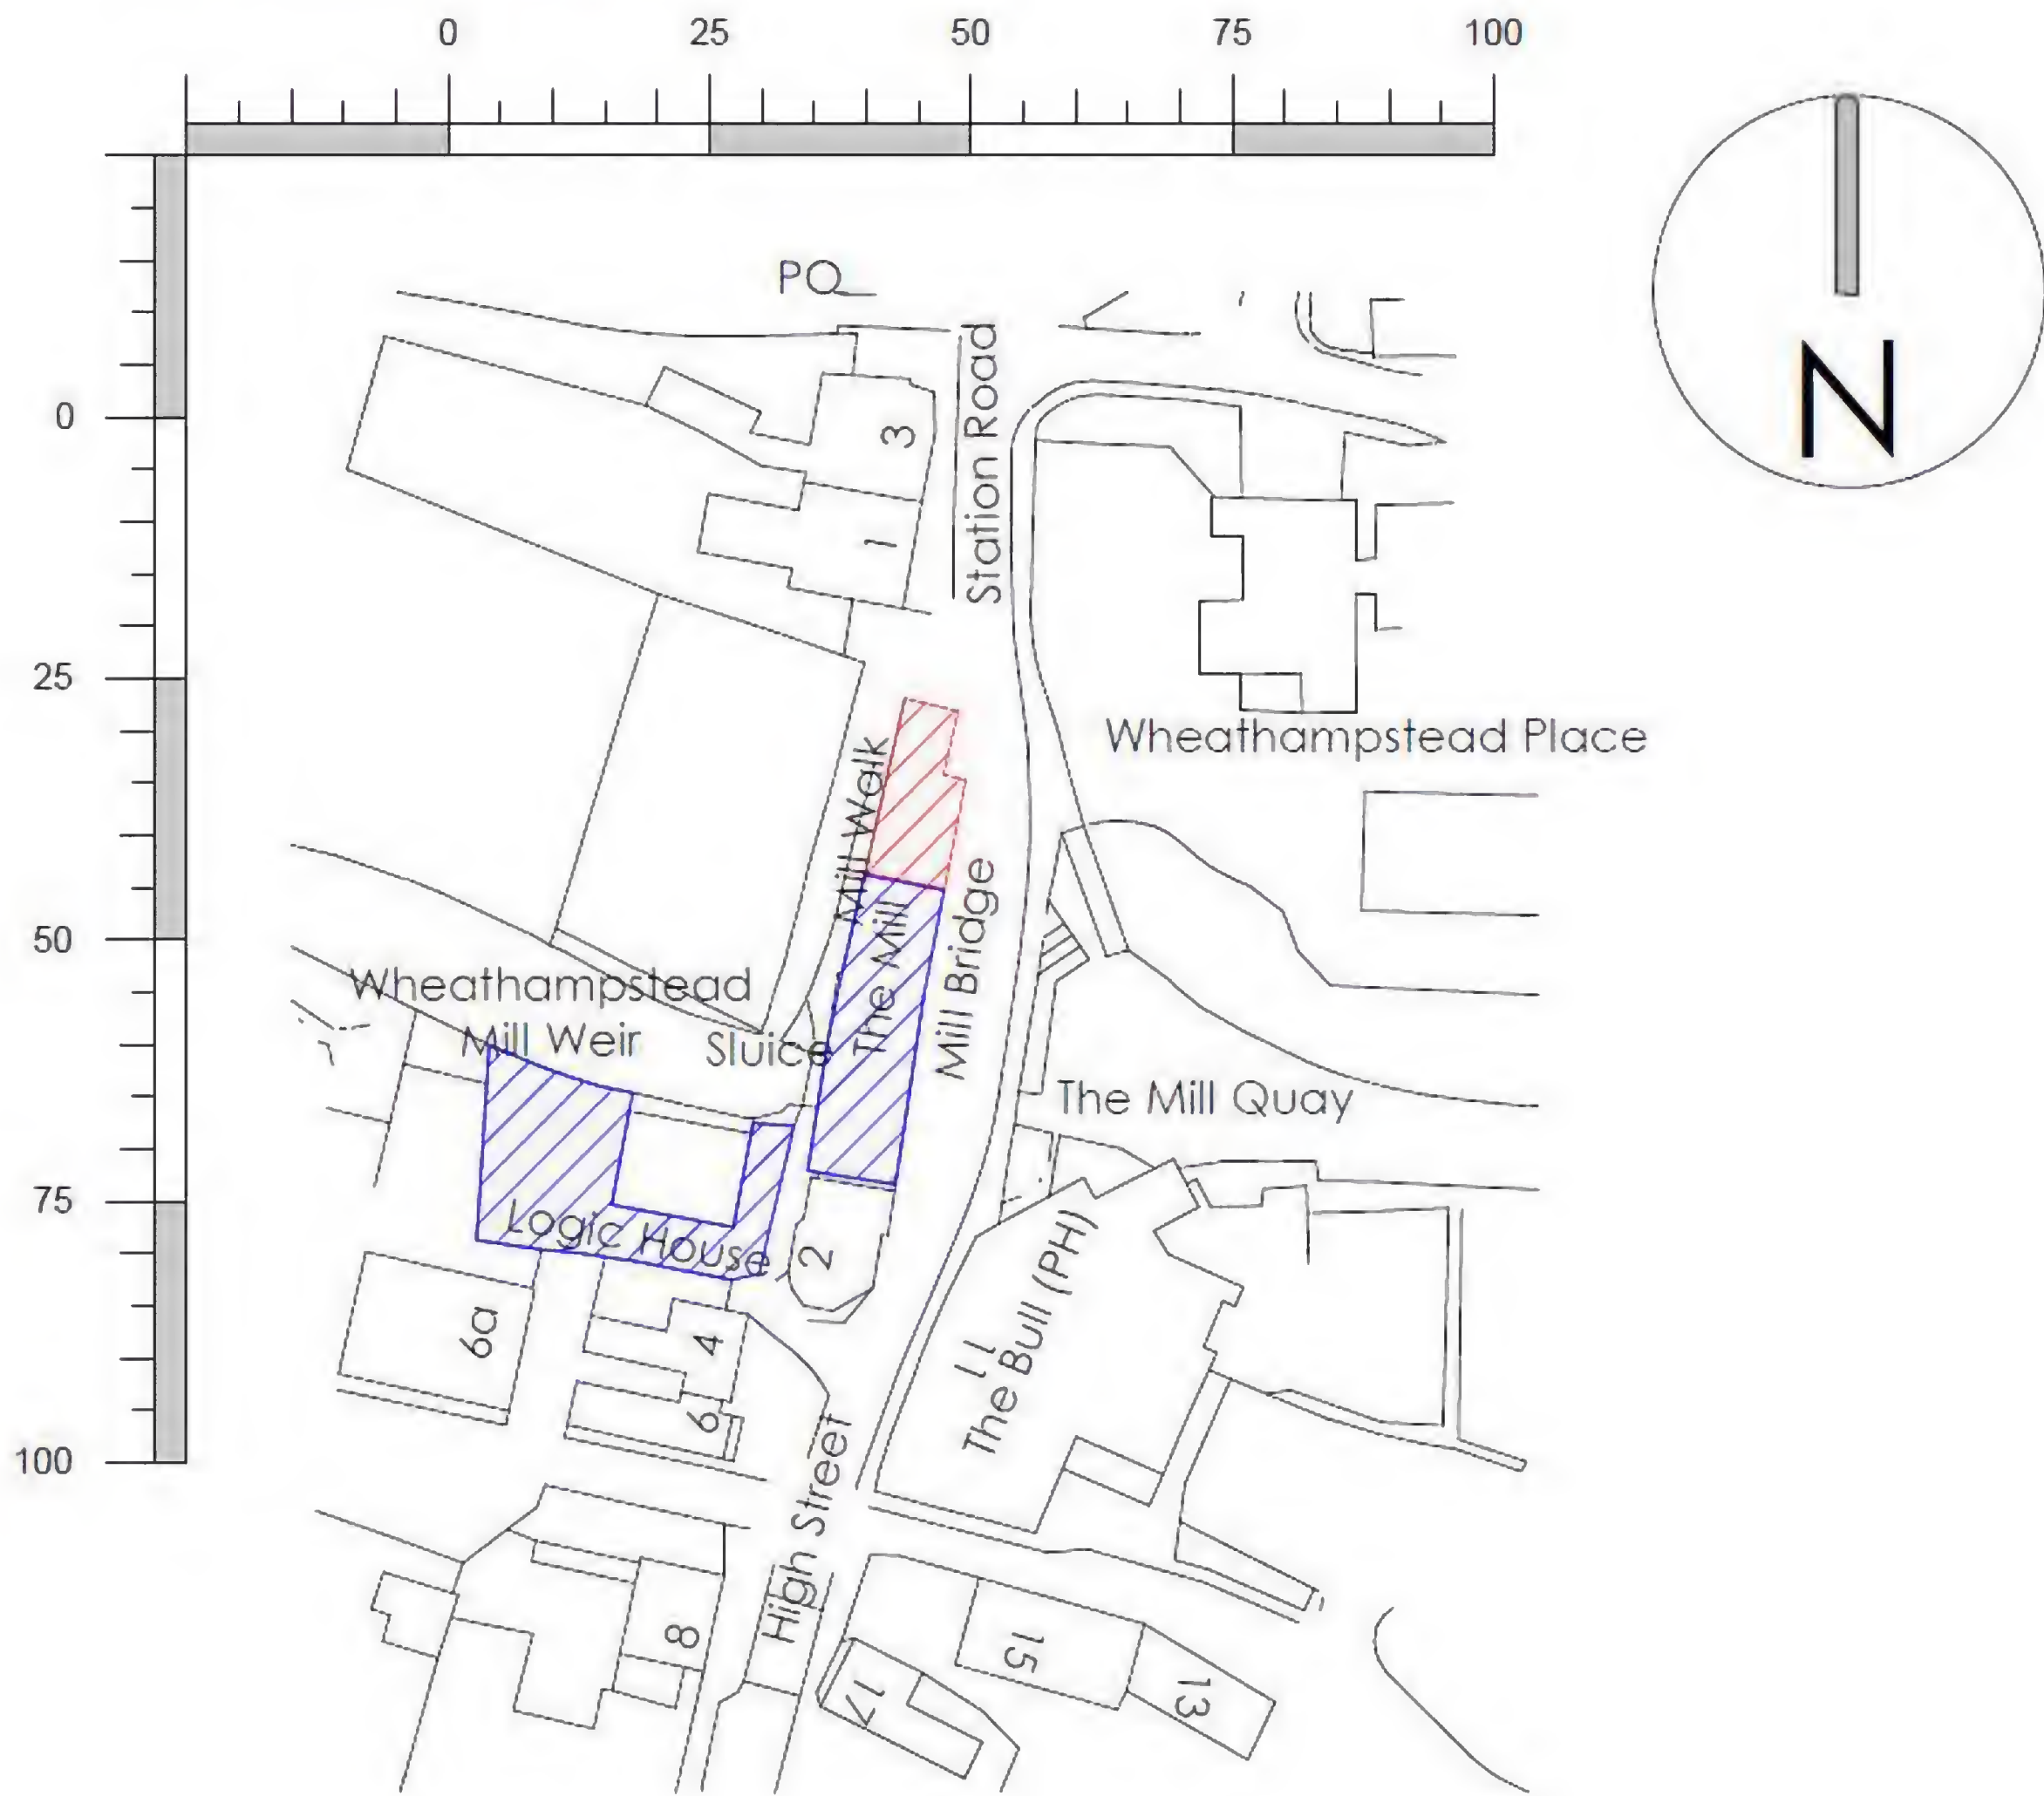

Scale Bar in metres at 1:1250

Plan - Location  
1 : 1250